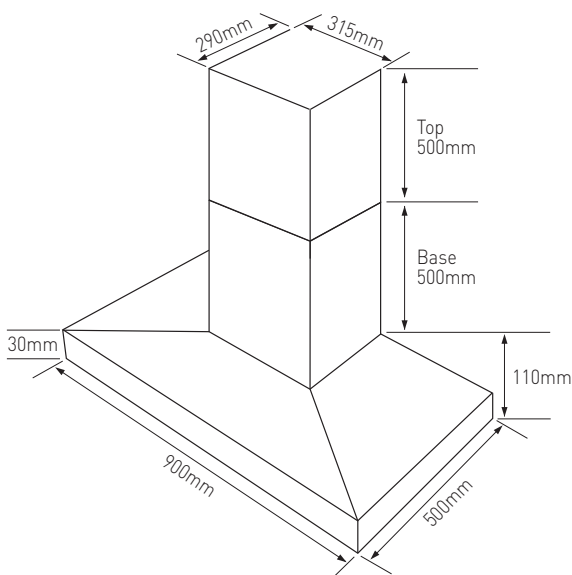

Vissari Rangehoods

SILENT INNOVATION

FOR A RANGEHOOD WHICH IS SMART, STYLISH AND FOREVER FUNCTIONING CHOOSE VISSARI

VISC900B

VOGUE BLACK

SPECIFICATIONS:

- High performance, 3 speed motor
- Twin 2 x 3.5w LED lights (*GU10 cool white Led*)
- Airflow maximum 1000m³
- Noise level 61DB @ 1000m³
- 5 year NZ parts failure warranty
- Excess oil drip tray
- 150mm duct outlet
- Suitable to reach 2.7m ceiling heights
- Flue cover heights: Base 500mm - Top 500mm
- Wall fixing dimensions:
415mm from rangehood base @ a span of 255mm
- Underside of rangehood to top of fan outlet: 470mm