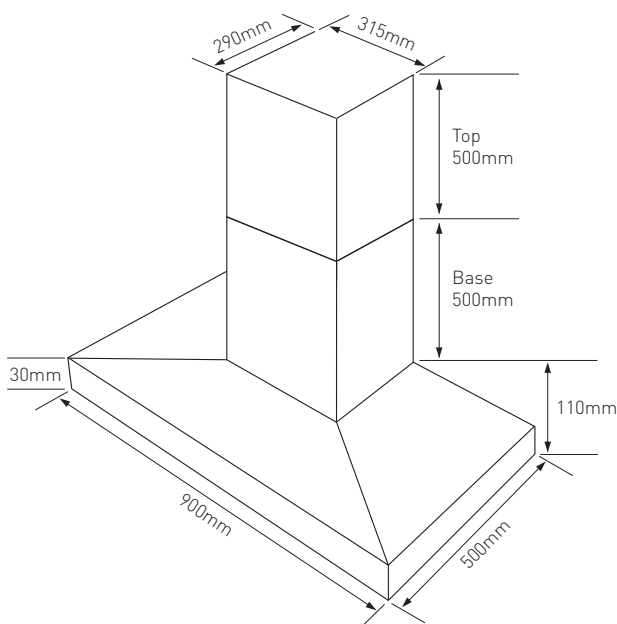

Vissari Rangehoods

SILENT INNOVATION

FOR A RANGEHOOD WHICH IS SMART, STYLISH AND FOREVER FUNCTIONING CHOOSE VISSARI

VISC900/SS

VOGUE 900

SPECIFICATIONS:

- High performance, 5 speed silent inline fan
- Twin 2 x 3.5w LED lights
(GU10 cool white Led)
- Airflow options 1030m³/hr or 1800m³/hr
- 5 year NZ parts failure warranty
- 200mm duct outlet
- Suitable to reach 2.7m ceiling heights
- Flue cover heights: Base 500mm - Top 500mm
- Wall fixing dimensions:
415mm from rangehood base @ a span of 255mm
- Underside of rangehood to top of fan outlet: 470mm